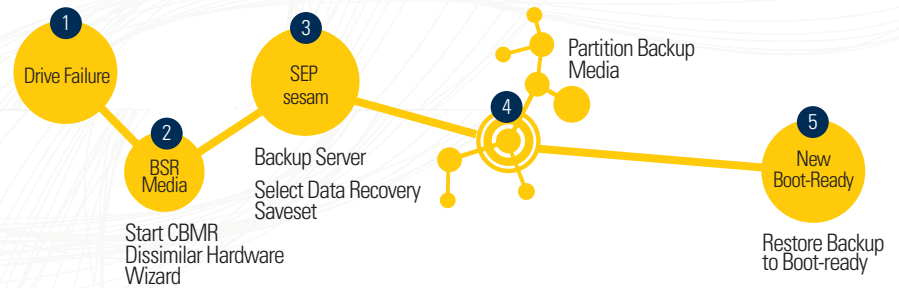

... around 140,000
disk drives fail each week.

Google Labs

SEP sesam

BARE SYSTEM RECOVERY FOR WINDOWS

SEP Software Corp.

SEP Software Corp. is a technology leader providing standardized and high performance data availability solutions for professional IT environments of all sizes. SEP sesam and its associated products deliver seamless solutions for all backup requirements.

SEP sesam uses a live image backup of the system with the SEP sesam BSR Client, to the SEP sesam backup server. The repository for the data can be freely selected using a disk to disk or disk to tape strategy.

- 1 After a system disaster or drive failure, insert BSR boot media
- 2 The BSR media is booted and the CBMR Dissimilar Hardware Wizard starts. The Dissimilar Hardware Feature allows driver installation during recovery process enabling recovery to different server hardware.
- 3 Once the SEP sesam server is installed, the required saveset for the data recovery is selected and restoration begins.

This method ensures that in the event of a disaster, all data and information needed is available to recreate the user environment. The SEP sesam BSR process guarantees a secure and fast recovery.

SEP's software is now installed in over 40 countries around the world backing up critical company and enterprise data. SEP sesam provides the fastest possible backup and recovery available in the computer industry today.