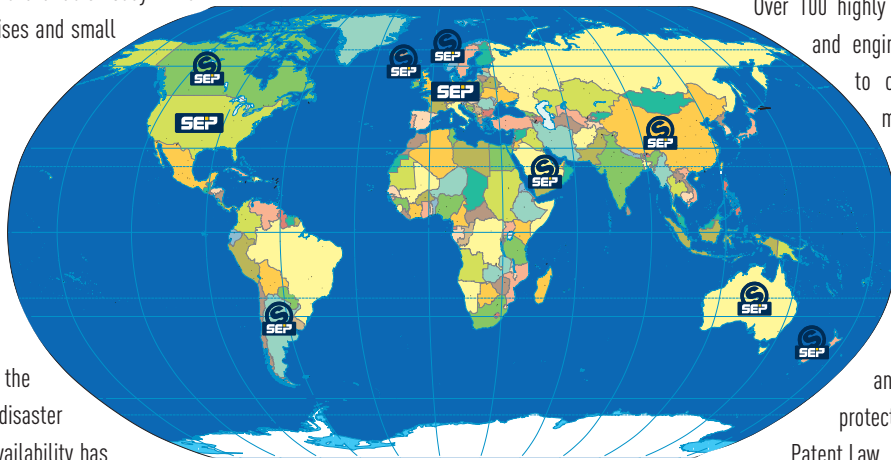

Worldwide Customer Base and Secondary Distribution

SEP's leading development staff works closely with other technology partners world wide to provide solutions for both hardware and software. These partnerships assure optimal security for SEP's customers as well as the most cost-effective solution available.

SEP is headquartered in the heart of Bavaria near Munich with a subsidiary in Cologne, Berlin and in Boulder, Colorado, USA. Sales and support is provided from around the world by experienced staff and a cadre of trained SEP Certified Administrators (SCA), VAR's and system integrators.

Many Years of Experience and Expertise

Over 100 highly trained developers and engineers have worked to create one of the most advanced and flexible backup software products available today. Our highly specialized backup designs and algorithms are protected by International Patent Law.

Plan for the Future - The Only Way to Protect Data

Find the best solutions for tough problems. Call us and we can provide experienced SEP consultants to design the best backup strategy for your company. Implementing a SEP sesam backup solution will prevent data loss and save time and money. Using SEP sesam you will be able to backup your valuable data in the least possible time and you will rest assured that you can restore it when you need it. Scheduled restores give you the assurance that your data is always ready when you need it.

In addition, SEP's disaster recovery will give you extra insurance in the unlikely event of a system failure or other catastrophe. We can accomplish complete bare system recovery when needed. Let our highly motivated SEP team help you to implement the backup and data availability solution that is best for your computing environment.